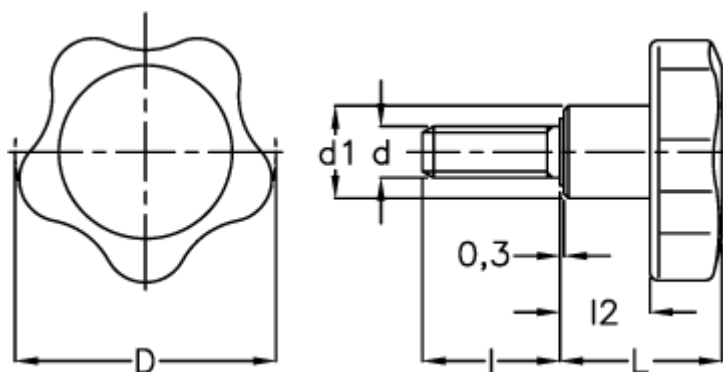

Data Sheet

Article number: 2302166361

Description: E+G Lobe knobs
VC.692/40 p-M8x16

Measures

D	=	40
d1	=	15
d 6g	=	M8
l	=	16
L	=	26
l2	=	14